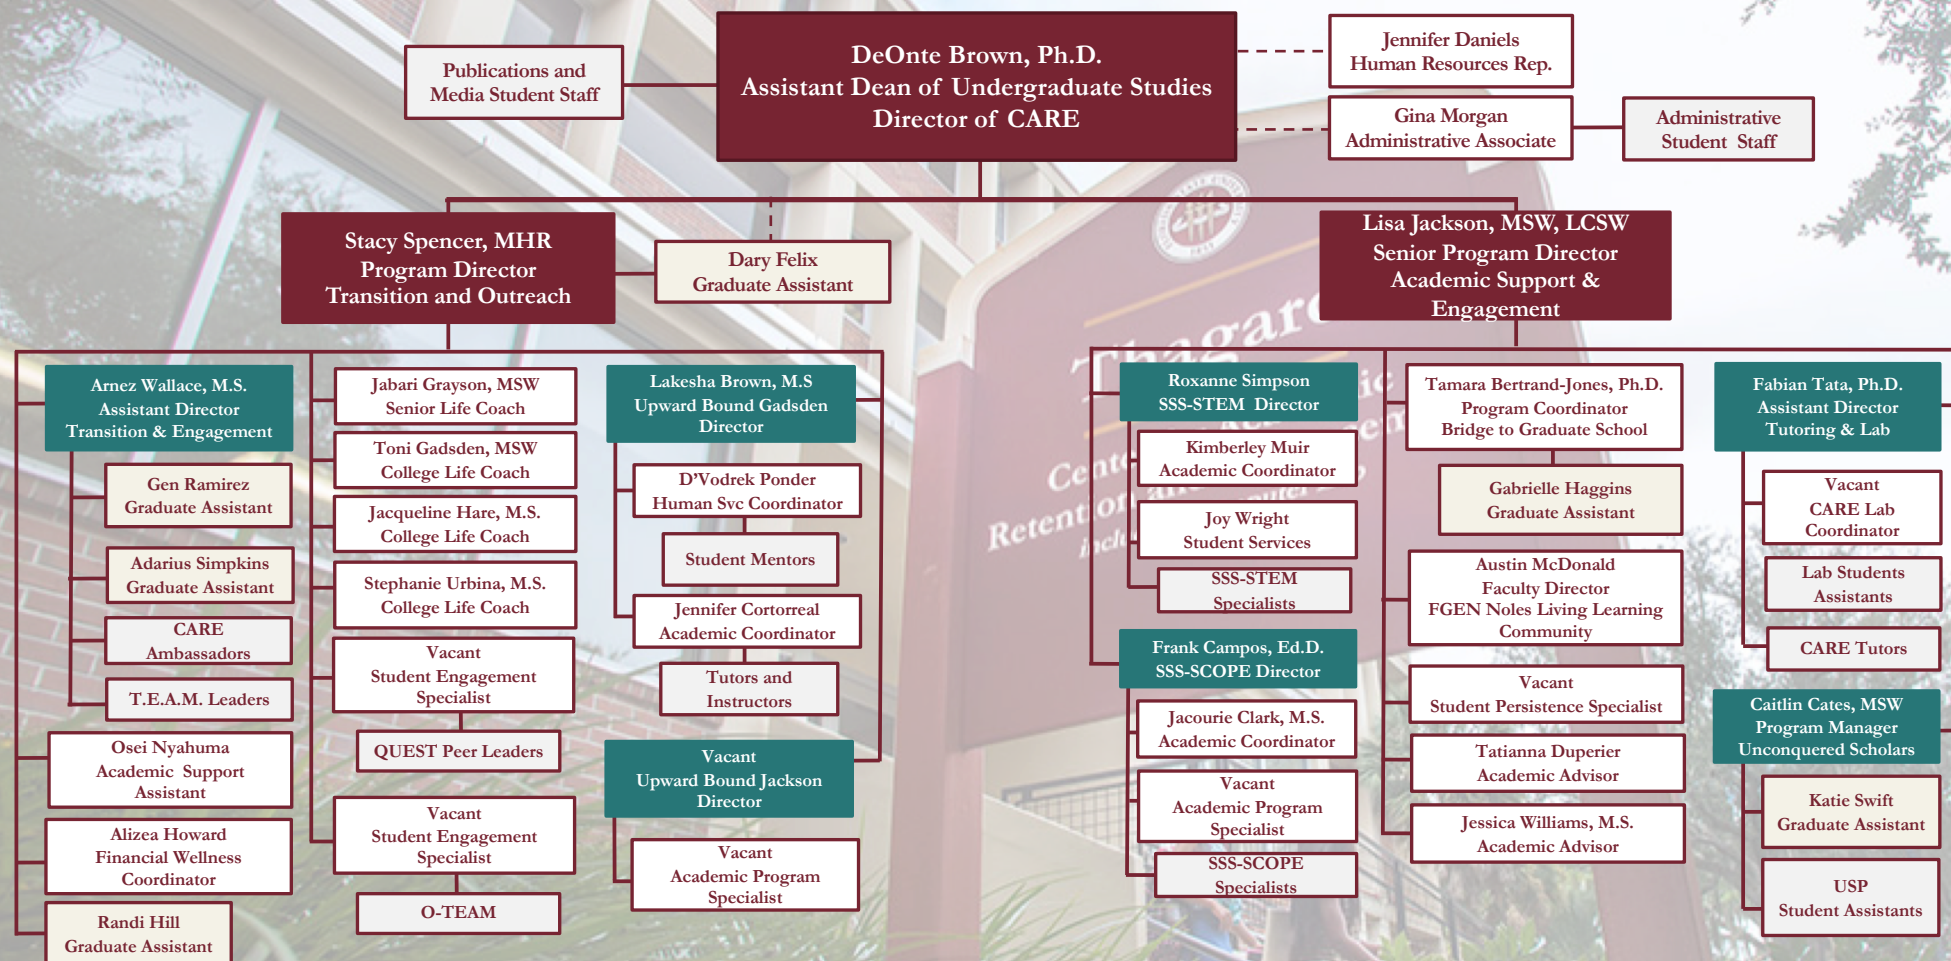

# Department Organization Chart

September 2022

CARE's Leadership Team

CARE's Management Team

Part-Time Staff (Student and Non-Student)

Enrolled Graduate Students

FLORIDA STATE UNIVERSITY  
CENTER FOR ACADEMIC RETENTION AND ENHANCEMENT