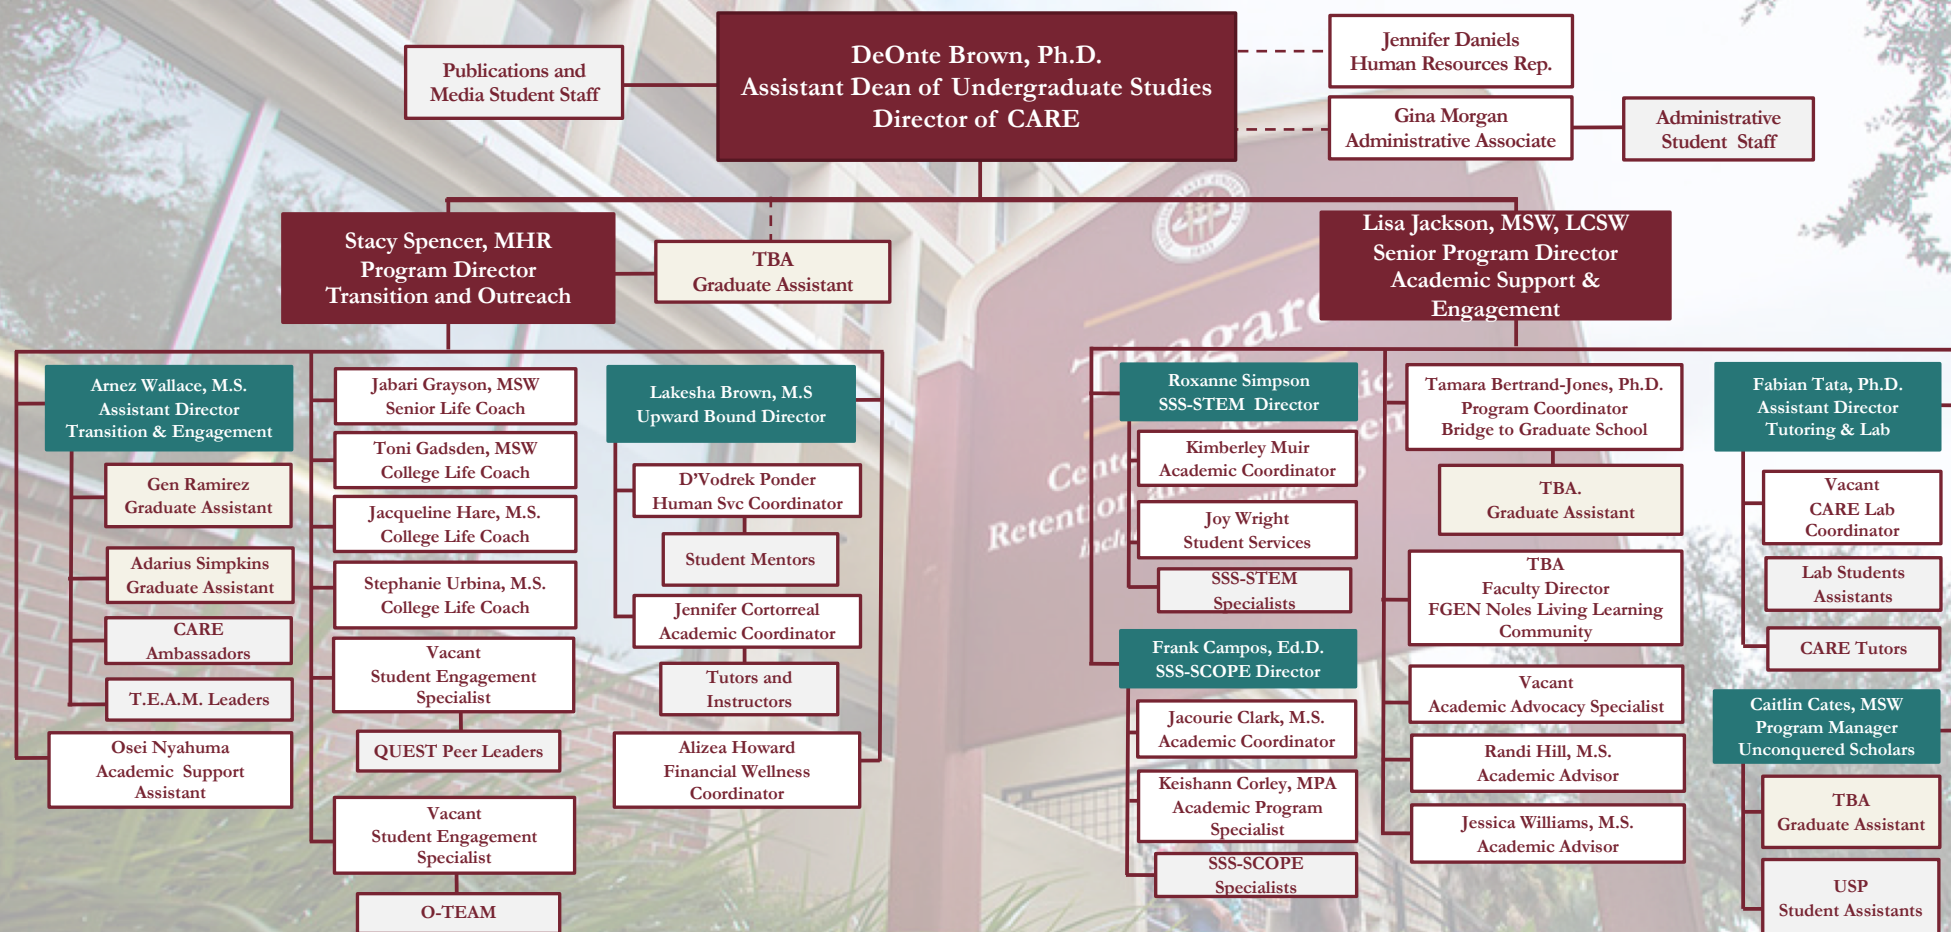

Department Organization Chart

December 2021

CARE's Leadership Team
 CARE's Management Team
 Part-Time Staff (Student and Non-Student)
 Enrolled Graduate Students

FLORIDA STATE UNIVERSITY
 CENTER FOR ACADEMIC RETENTION AND ENHANCEMENT